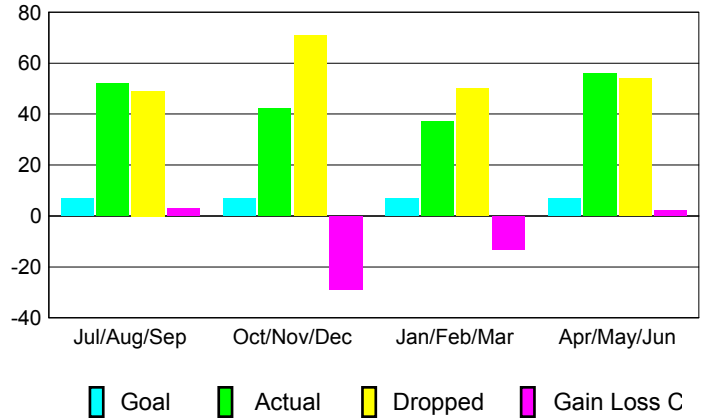

Membership Results 2012-2013
Goal, New, Dropped, Gain/Loss